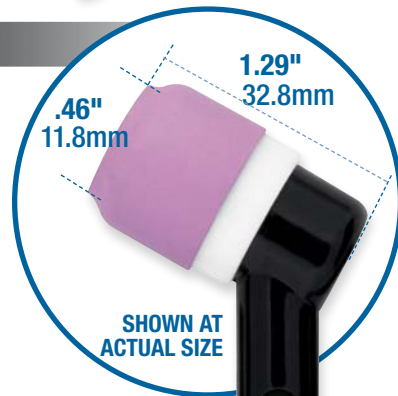

GAS FLOW RATE:

All Position: 16–20 CFH

TUNGSTEN EXTENSION:

All Position: 1/4" max

ASSEMBLY INSTRUCTIONS:

Tighten gas lens with a wrench beyond finger tight.

CUT-DOWN GTAW TORCH CK EXCLUSIVE

80AMP CUT-DOWN GTAW TORCH GAS-COOLED

HEAD STYLE	CABLE	LENGTH	SUPERFLEX #
Gas-Cooled Rigid	1 Piece	12½ ft. (3.8m)	CK24-12SF-CD
		25 ft. (7.6m)	CK24-25SF-CD

180AMP CUT-DOWN GTAW TORCH WATER-COOLED

HEAD STYLE	CABLE	LENGTH	SUPERFLEX #
Water-Cooled Rigid	3 Piece	12½ ft. (3.8m)	CK24W-12SF-CD
		25 ft. (7.6m)	CK24W-25SF-CD

KIT-CD INCLUDES:

- 5 of 3/32" (2.4mm) Tungsten
- 2 Alumina Cups
- 2 Collets
- 2 Gas Lens
- 1 Heatshield

Kit Part #
KIT-CD

CUP	GAS LENS	COLLET	HEATSHIELD	TORCH
STANDARD PSNS2AG75	STANDARD PSNSGL332	STANDARD PSNSC332GS	STANDARD PSNSHS	