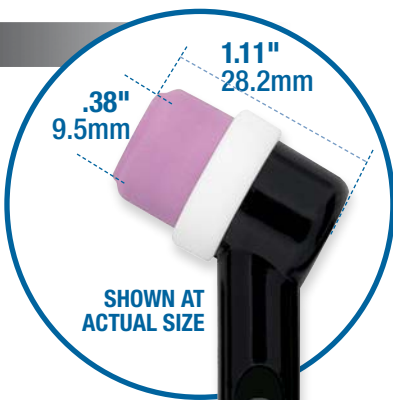

OZMO TORCH CK EXCLUSIVE

80AMP OZMO TORCH GAS-COOLED

HEAD STYLE	CABLE	LENGTH	SUPERFLEX #
Gas-Cooled Rigid	1 Piece	12½ ft. (3.8m)	CK24-12SF-OZMO
		25 ft. (7.6m)	CK24-25SF-OZMO

180AMP OZMO TORCH WATER-COOLED

HEAD STYLE	CABLE	LENGTH	SUPERFLEX #
Water-Cooled Rigid	3 Piece	12½ ft. (3.8m)	CK24W-12SF-OZMO
		25 ft. (7.6m)	CK24W-25SF-OZMO

KIT-OZMO INCLUDES:

- 5 of 3/32" (2.4mm) Tungsten
- 2 Alumina Cups
- 2 Collets
- 2 Gas Lens
- 1 Heatshield

Kit Part #
KIT-OZMO

CUP	GAS LENS	COLLET	HEATSHIELD	TORCH
STANDARD PSNS8A6	STANDARD 8GL332	STANDARD PSNS8C332	STANDARD PSNSHSOZ	

8.5" (21.6cm)

TORCHES USED ON:

- CK24
- CK24W
- CK80
- CK90
- CK180

80AMP OZMO REPLACEMENT PARTS:

HEAD STYLE	CABLE	LENGTH	SUPERFLEX #
Gas-Cooled Rigid	1 Piece	12½ ft. (3.8m)	CK24-12SF-CD
		25 ft. (7.6m)	CK24-25SF-CD

180AMP CUT-DOWN GTAW TORCH WATER-COOLED

HEAD STYLE	CABLE	LENGTH	SUPERFLEX #
Water-Cooled Rigid	3 Piece	12½ ft. (3.8m)	CK24W-12SF-CD
		25 ft. (7.6m)	CK24W-25SF-CD