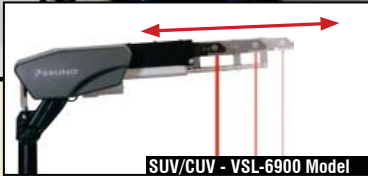

Simplicity of Design and Adaptability

Lift and store any kind of scooter or power wheelchair
...in all kinds of vehicles!

SUV/CUV - VSL-6900 Model

The Telescoping Lift Head, on the Model VSL-6900, provides additional extension to address protruding bumpers, especially when handling larger mobility devices.