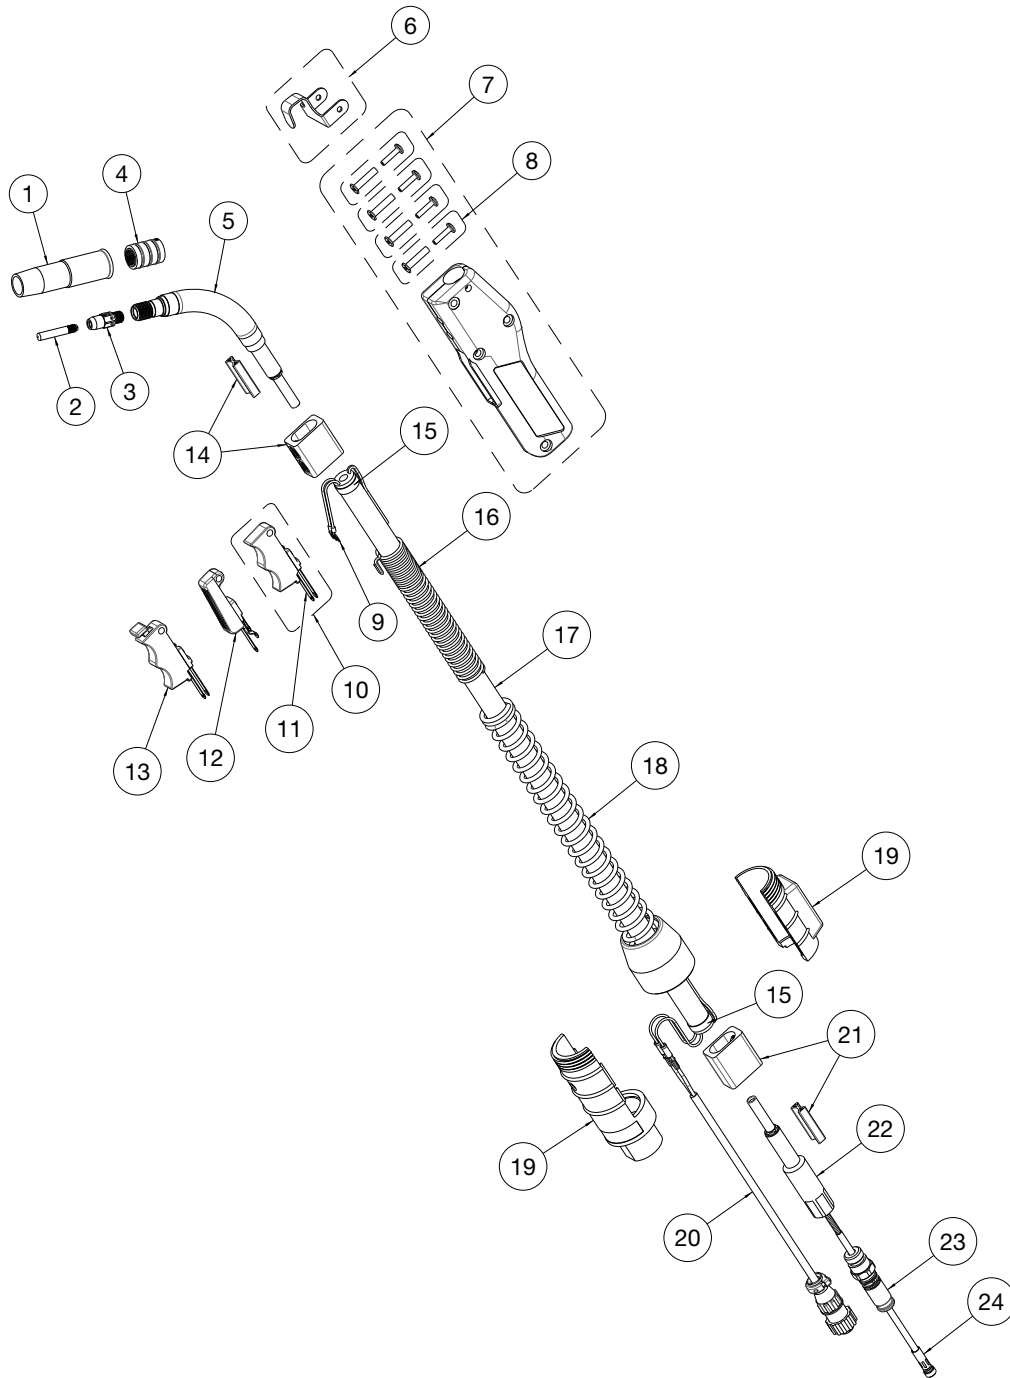

Professional #1, #2, #3, #4, #5 and #6 MIG-Gun Replacement Parts

PROFESSIONAL #1, #2, #3, #4, #5 AND #6 MIG-GUN REPLACEMENT PARTS								
#	DESCRIPTION	#1	#2	#3	#4	#5	#6	
1	Nozzles	Refer to Pages 91-99						
2	Contact Tips	Refer to Pages 88-90						
3	Diffusers	Refer to Pages 100-101						
4	Nozzle Insulators	Refer to Pages 91-99						
5	Conductor Tubes	Refer to Pages 102-105						
6	Gun Hanger	152 2020-2152			154 2040-2154			
7	Handle Assembly - (Standard)	81 2010-2081	83 2030-2083	84A 2040-2084	85 2050-2085			
	Handle Assembly - (Dual Schedule)	N/A			84DS 2040-2085	N/A		
8	Binder Post & Screw - (4 Required)	122FM 2020-2122			124FM 2040-2124			
9	Trigger Control Wire Terminal - (Standard - 2 EA)	244DS 2040-2245	244 2040-2224					
	Trigger Control Wire Terminal - (Dual Schedule - 4 EA)	N/A			244LK 2040-2246	N/A		
10	Trigger Assembly - (Standard)	91 2010-2091	92 2020-2092	94R 2040-2096				
11	Trigger Blades	91C 2010-2093	92C 2020-2094	94C 2040-2093				
12	Trigger Assembly - (Dual Schedule)	N/A			94LK-DS 2040-2099			
13	Trigger Assembly - (Locking)	N/A			94L 2040-2094			
14	Front Cable Connector	101R 2010-2103	102 2020-2102	104 2040-2104				
15	Cable Clamp	136 2060-2690						
16	Front Strain Relief Spring	141-6-SPR 2010-2143	142-6-SPR 2020-2144	144-6-SPR 2040-2146	145-6-SPR 2050-2147			
17	Cablehoz	200 1720-2100	300 1730-2100	400 1740-2100	500 1750-2100	600S 1760-2100		
18	Rear Strain Relief Spring	235RSSR 2060-2035						
19	Rear Case - Direct Plug	R6RC 2060-2040						
	Rear Case - Euro	X6RC 2060-2006						
20	Control Wire - (Standard)	MS354-DSM 2060-2140						
	Control Wire - (Dual Schedule)	194DS 2040-2195						
21	Rear Cable Connector - Direct Plug	104 2040-2104						
	Rear Cable Connector - Euro	172X-M 2020-2181	174X-M 2040-2181	176X-M 2060-2181				
22	Adapter - Direct Plug	M170-2H 2020-2165	M170-4H 2020-2166	M170-5H 2020-2167				
23	Connector Plug	Refer to Page 84						
24	Conduit Assembly	Refer to Pages 106-108						
NS	Protective Cable Wrap (50Ft/Box)	TCR50 9900-1150						